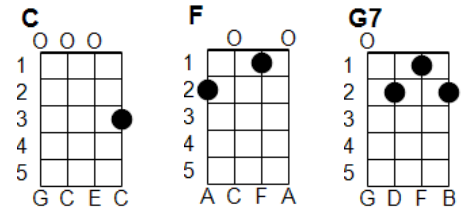

# Why Don't You Love Me

Hank Williams, Sr.

[C] Well, why don't you love me like you used to do  
How come you treat me like a [G7] worn out shoe  
My [C] hair's still curly and my [F] eyes are still blue  
[C] Why don't you love me like you [G7] used to [C] do.

Ain't had no [F] lovin' like a huggin' and a kissin' in a long, long [C] while.  
We don't get nearer or furrer or closer than a country [G7] mile.

[C] Why don't you spark me like you used to do  
And say sweet nothin's like you [G7] used to coo  
I'm the [C] same old trouble that you've [F] always been through.  
So, [C] Why don't you love me like you [G7] used to [C] do.