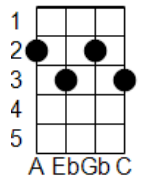

YOU ARE MY SUNSHINE

JIMMIE DAVIS & CHARLES MITCHELL 1939

The other [C] night dear as I [Cdim] lay [C] sleeping
[C7] I dreamed I [F] held you in my [C] arms
[C7] When I [F] awoke dear I was mis [C]taken
And I hung my [G7] head and I [C] cried

You are my sunshine my [Cdim] only [C] sunshine
[C7] You make me [F] happy when skies are [C] grey
[C7] You'll never [F] know dear how much I [C] love you
Please don't take my [G7] sunshine a[C]way

I'll always love you and [Cdim] make you [C] happy
[C7] If you will [F] only say the [C] same
[C7] But if you [F] leave me and love [C] another
You'll regret it [G7] all some [C] day

You are my sunshine my [Cdim] only [C] sunshine
[C7] You make me [F] happy when skies are [C] grey
[C7] You'll never [F] know dear how much I [C] love you
Please don't take my [G7] sunshine a[C]way

You told me once dear you [Cdim] really [C] loved me
[C7] And no one [F] else could come be[C]tween
But [C7] now you've [F] left me to love [C] another
You have shattered [G7] all of my [C] dreams

Cdim