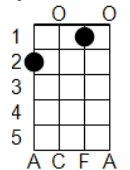

YOU ARE MY SUNSHINE

JIMMIE DAVIS & CHARLES MITCHELL 1939

The other [C] night dear as I [Cdim] lay [C] sleeping
[C7] I dreamed I [F] held you in my [C] arms
[C7] When I [F] awoke dear I was mis [C]taken
And I hung my [G7] head and I [C] cried

You are my sunshine my [Cdim] only [C] sunshine
[C7] You make me [F] happy when skies are [C] grey
[C7] You'll never [F] know dear how much I [C] love you
Please don't take my [G7] sunshine a[C]way

I'll always love you and [Cdim] make you [C] happy
[C7] If you will [F] only say the [C] same
[C7] But if you [F] leave me and love [C] another
You'll regret it [G7] all some [C] day

You are my sunshine my [Cdim] only [C] sunshine
[C7] You make me [F] happy when skies are [C] grey
[C7] You'll never [F] know dear how much I [C] love you
Please don't take my [G7] sunshine a[C]way

You told me once dear you [Cdim] really [C] loved me
[C7] And no one [F] else could come be[C]tween
But [C7] now you've [F] left me to love [C] another
You have shattered [G7] all of my [C] dreams

F