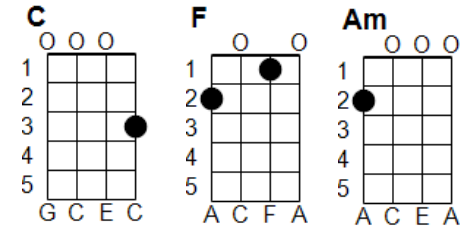

[G] Just yesterday [Dm] morning they let me [C] know you were [G] gone
 Susanne the [D] plans they made put an [F] end to you
 [G] I walked out this [Dm] morning and I [C] wrote down this [G] song
 I just can't re [D] member who to [F] send it to

FIRE AND RAIN

JAMES TAYLOR

[C] I've seen [Am] fire and [D7] I've seen [G] rain
 I've seen [C] sunny days that I [Am] thought would [D7] never [G] end
 I've seen [C] lonely times when I [Am] could not [D7] find a [G] friend
 But I [Fadd2] always thought that I'd see you again

[C] I've seen [Am] fire and [D7] I've seen [G] rain
 I've seen [C] sunny days that I [Am] thought would [D7] never [G] end
 I've seen [C] lonely times when I [Am] could not [D7] find a [G] friend
 But I [Fadd2] always thought that I'd see you again

Been [G] walking my mind to an [Dm] easy time. My [C] back turned towards the [G] sun
 Lord knows when the [D] cold wind blows, it'll [F] turn your head around
 Well there's [G] hours of time on the [Dm] telephone line to [C] talk about things to [G] come
 Sweet dreams and [D] flying machines in [F] pieces on the ground