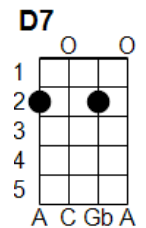

[C] I've seen [Am] fire and [D7] I've seen [G] rain
I've seen [C] sunny days that I [Am] thought would [D7] never [G] end
I've seen [C] lonely times when I [Am] could not [D7] find a [G] friend
But I [Fadd2] always thought that I'd see you again

Been [G] walking my mind to an [Dm] easy time. My [C] back turned towards the [G] sun
Lord knows when the [D] cold wind blows, it'll [F] turn your head around
Well there's [G] hours of time on the [Dm] telephone line to [C] talk about things to [G] come
Sweet dreams and [D] flying machines in [F] pieces on the ground