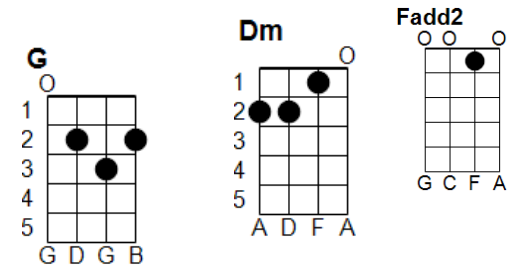

[G] Just yesterday [Dm] morning they let me [C] know you were [G] gone
 Susanne the [D] plans they made put an [F] end to you
 [G] I walked out this [Dm] morning and I [C] wrote down this [G] song
 I just can't re [D] member who to [F] send it to

FIRE AND RAIN

JAMES TAYLOR

[C] I've seen [Am] fire and [D7] I've seen [G] rain
 I've seen [C] sunny days that I [Am] thought would [D7] never [G] end
 I've seen [C] lonely times when I [Am] could not [D7] find a [G] friend
 But I [Fadd2] always thought that I'd see you again

[G] Won't you look down upon me [Dm] Jesus, You've got to [C] help me make a [G] stand
 You've just got to [D] see me through [F] another day
 [G] My body's [Dm] aching and my [C] time is at [G] hand
 And I won't [D] make it any [F] other way

[C] I've seen [Am] fire and [D7] I've seen [G] rain
 I've seen [C] sunny days that I [Am] thought would [D7] never [G] end
 I've seen [C] lonely times when I [Am] could not [D7] find a [G] friend
 But I [Fadd2] always thought that I'd see you again