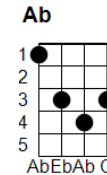

Dream A Little Dream Of Me

[C] Stars [B7] shining bright [Ab] above [G] you

[C] Night [B7] breezes [Bb7] seem to [A7] whisper "I love you"

[F] Birds singing in a [Fm] sycamore tree

[C] Dream a little [Ab] dream of [G] me

[C] Say [B7] "Nightie-night" and [Ab] kiss [G] me

[C] Just [B7] hold me [Bb7] tight and [A7] tell me you'll miss me

[F] While I'm alone and [Fm] blue as can be

[C] Dream a little [Ab] dream [G] of [C] me

[C] Sweet [B7] dreams that [Bb7] leave all [A7] worries far behind you

[F] But in your dreams what [Fm] ever they be

[C] Dream a little [Ab] dream [G] of [C] me