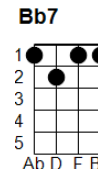

Dream A Little Dream Of Me

[C] Stars [B7] shining bright [Ab] above [G] you

[C] Night [B7] breezes [Bb7] seem to [A7] whisper "I love you"

[F] Birds singing in a [Fm] sycamore tree

[C] Dream a little [Ab] dream of [G] me

[C] Say [B7] "Nightie-night" and [Ab] kiss [G] me

[C] Just [B7] hold me [Bb7] tight and [A7] tell me you'll miss me

[F] While I'm alone and [Fm] blue as can be

[C] Dream a little [Ab] dream [G] of [C] me

[C] Sweet [B7] dreams that [Bb7] leave all [A7] worries far behind you

[F] But in your dreams what [Fm] ever they be

[C] Dream a little [Ab] dream [G] of [C] me