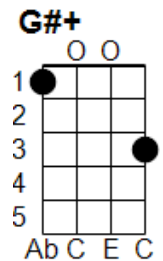

All My Loving

Beatles 1963

{first note: F}

Close your **[Dm]** eyes and I'll kiss **[G7]** you,
to**[C]**orrow I'll miss **[Am]** you,
re**[F]**member I'll **[Dm]** always be **[Bb]** true. **[G7]**
And then **[Dm]** while I'm away **[G7]**
I'll write **[C]** home every day **[Am]**
and I'll **[F]** send all my **[G7]** loving to **[C]** you.

I'll pre**[Dm]**tend that I'm kiss**[G7]**ing,
the **[C]** lips I am miss**[Am]**ing, and
[F] hope that my **[Dm]** dreams will come **[Bb]** true. **[G7]**
And then **[Dm]** while I'm away **[G7]**
I'll write **[C]** home every day **[Am]**
and I'll **[F]** send all my **[G7]** loving to **[C]** you.